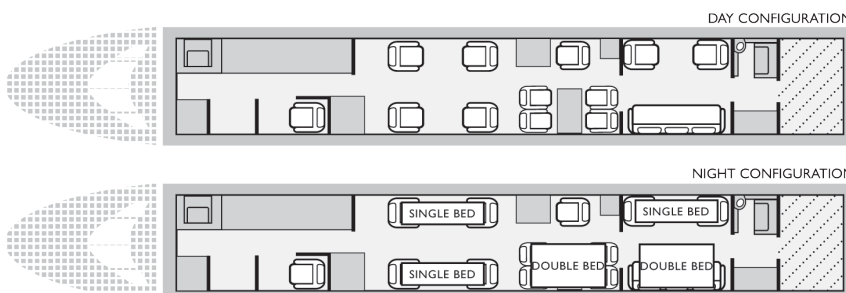

www.priesterav.com | +1 888 323 7887