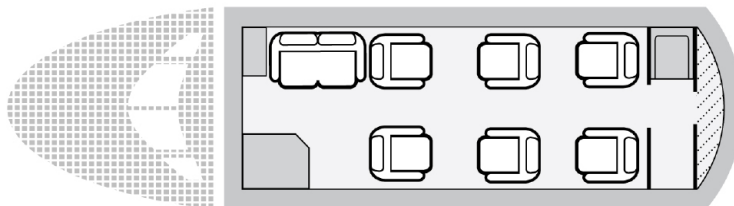

AIRCRAFT AMENITIES

- Mini galley
- Enclosed lavatory
- Airshow
- Leather seats
- Power outlets
- WiFi

www.priesterav.com | +1 888 323 7887