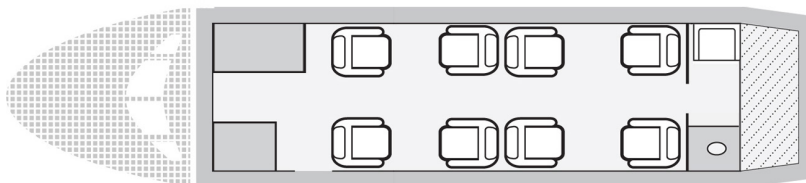

www.priesterav.com | +1 888 323 7887